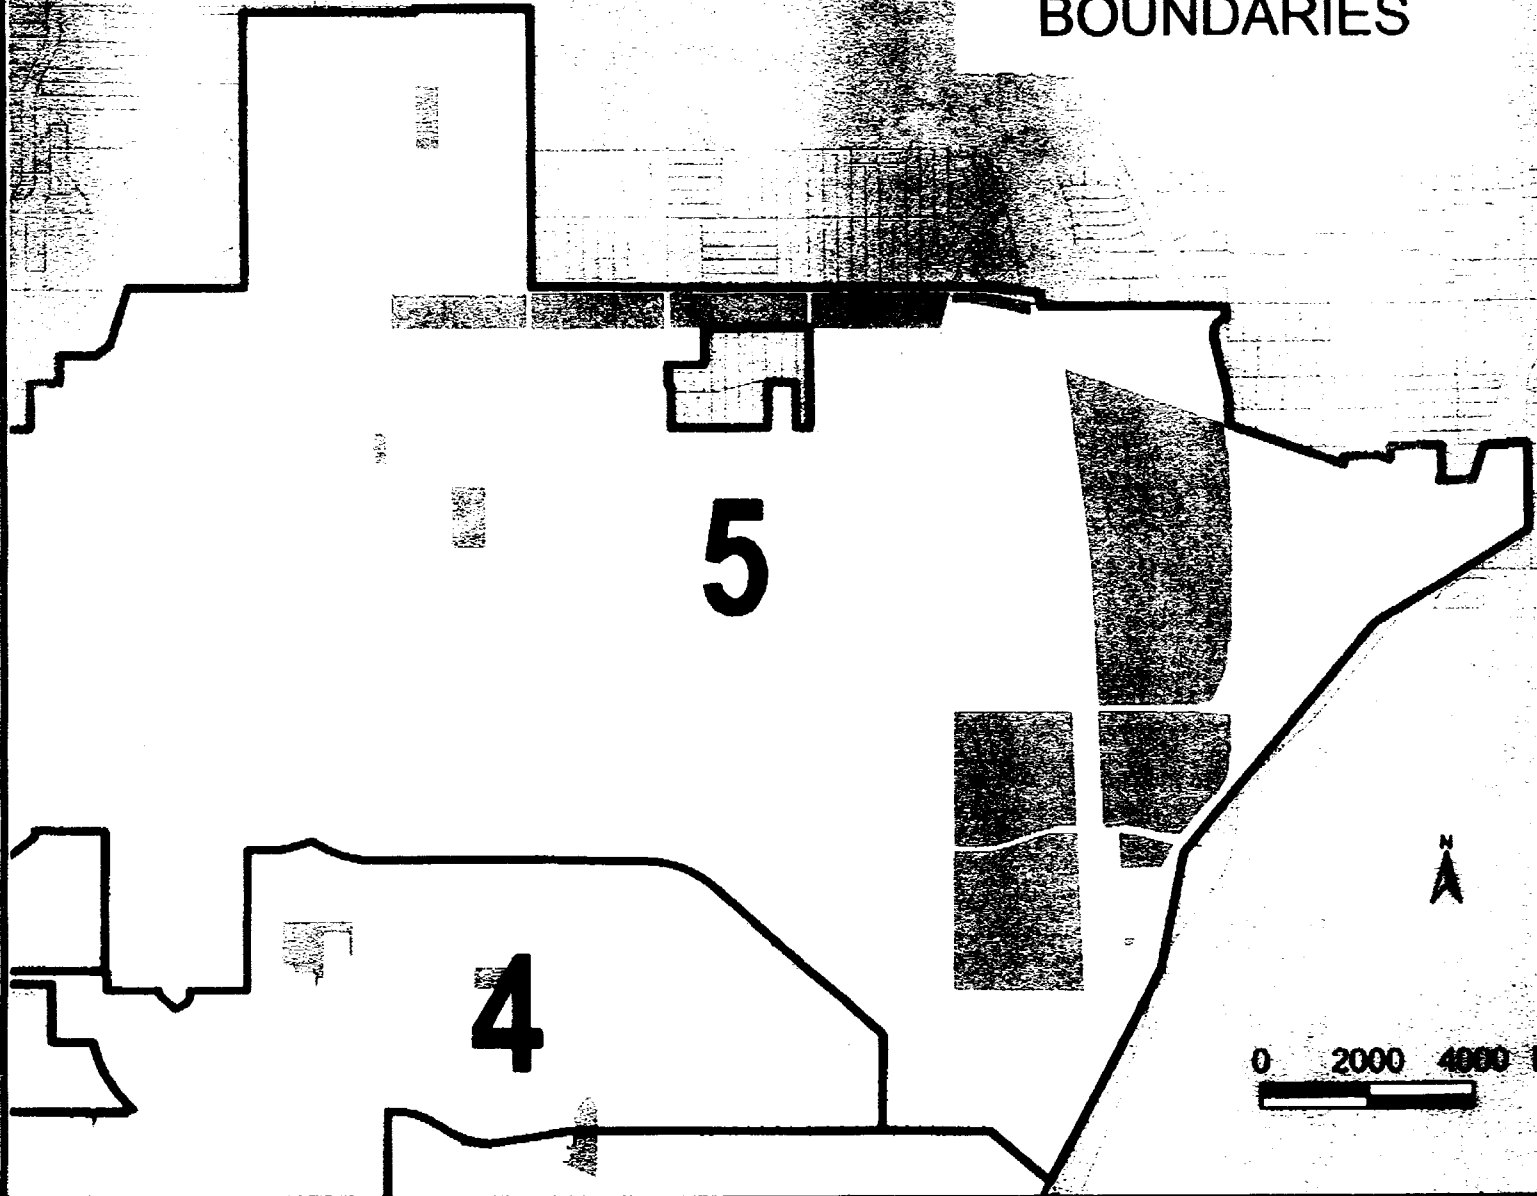

5

4

1991 COUNCIL BOUNDARIES

5

4

1996 COUNCIL BOUNDARIES

5

4

0 2000 4000 Feet

*Councilman Carroll's
proposed*

**COUNCIL
BOUNDARIES**

0 2000 4000 Feet